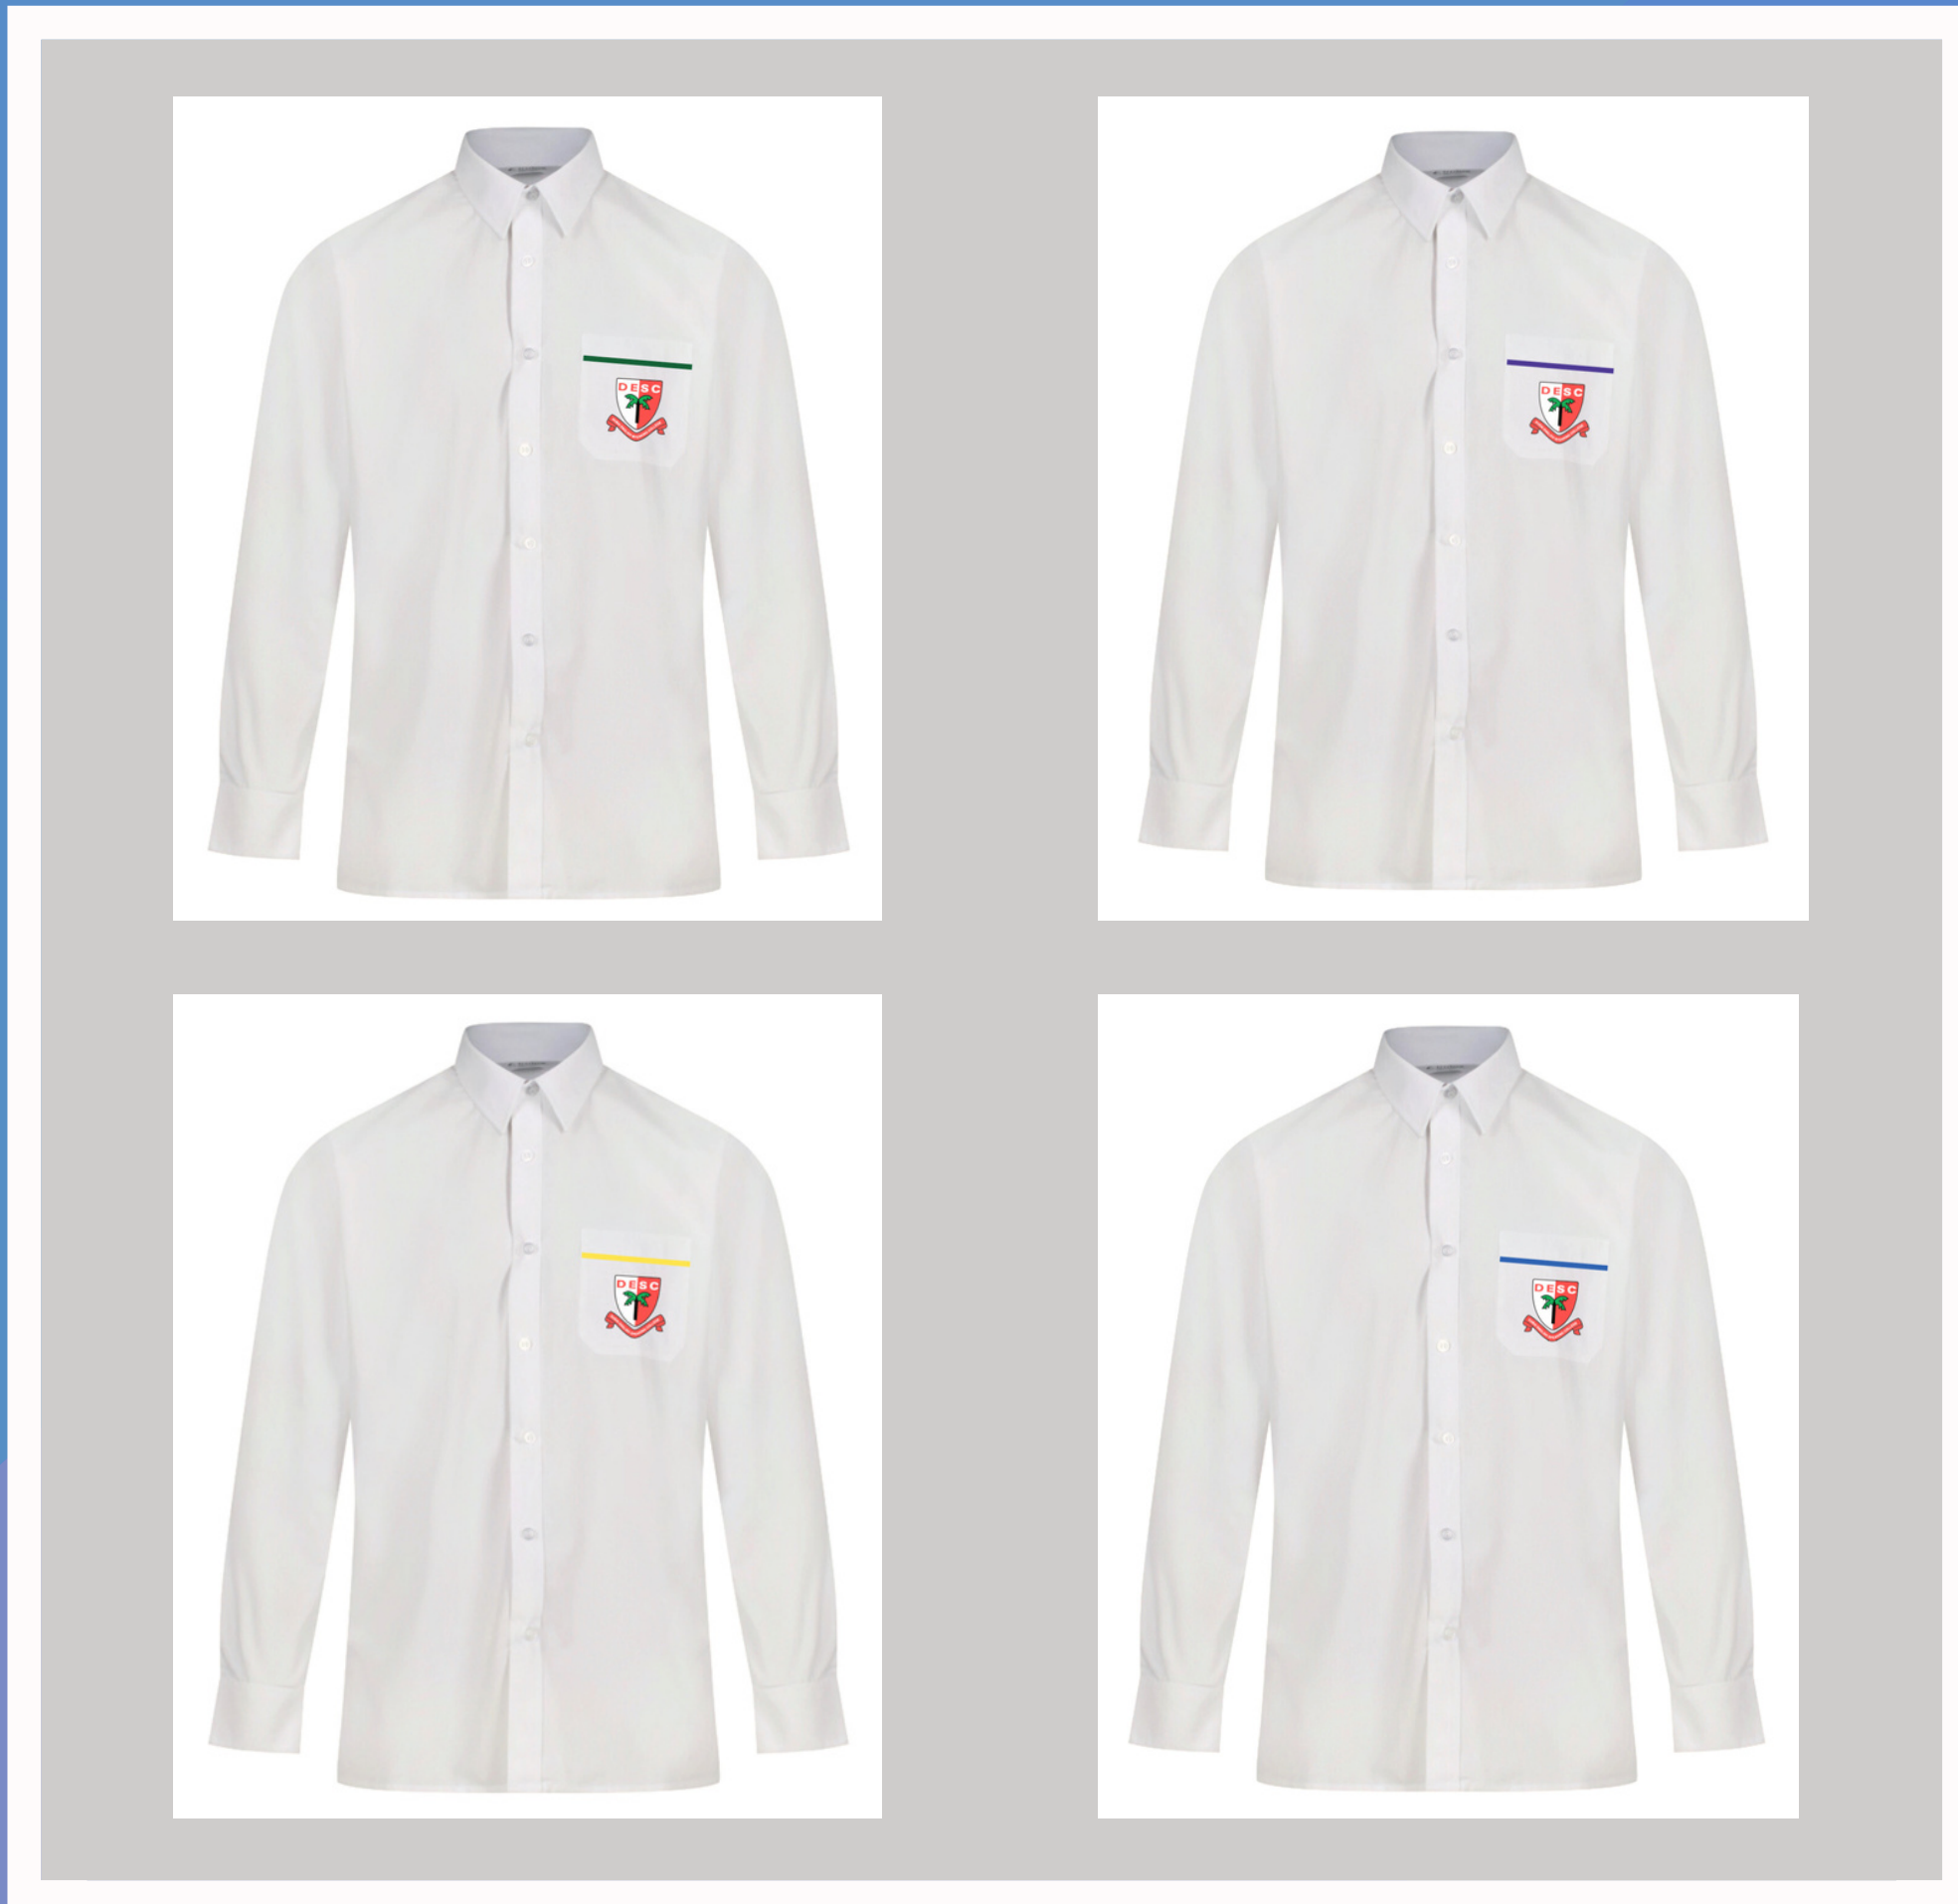

NEW!
MADE TO ORDER
DESC LONG SLEEVE BLOUSE

UNISEX FIT

In Store

1. Book your appointment at www.trutex.ae
2. Visit the shop to check your size.
3. Pay and choose collection in store or delivery (both options will be delivered within 5-7 days).